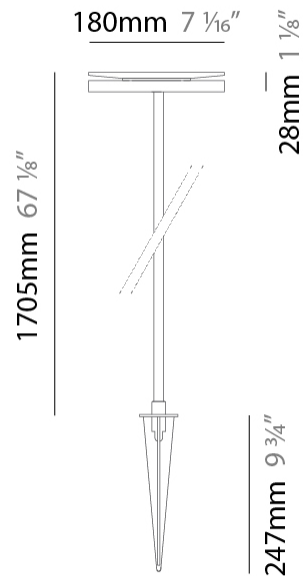

PROJECT
TYPE
SPECIFIER
QUANTITY
DATE

CHIDO POST

E9B235-

base number   Finish
Options

1. To build a product code in our configurator select the specify button on the base model # product page
2. To build a manual product code on this datasheet choose from the options listed below in blue font and add the suffix to the base model #

GENERAL

Series: Chiodo
Brand: Platak
Division: Exterior
Mounting Type: Post
Mounting Location: Above Ground
Subcategory: Bollard - Garden

PHYSICAL

Shape: Disc
Diameter (mm): 180
Diameter (in): 7 1/16
Height (mm): 1705
Height (in): 67 1/8
Light Distribution: Omnidirectional
Weight (kg): 2
Weight (lbs): 4.4
Screws: No visible screws
Diffuser: Frosted Methacrylate
Fixture Finish: [BLK / COR](#)
Fixture Material: Aluminum
Upon Request: Finishes - White, Green Forest, Gray, Anthracite

ELECTRICAL

Lamp Type: LED
Input Wattage (W): 12.1
Dimming: Non-Dimmable
Input Voltage (V): 120Vac Direct Line

LED

Color Temperature (°K): 3000
Max. Delivered Lumen (lm): 595 / 620
Nominal Lumen (lm): 710
CRI: >80 CRI
Lamp Life (hrs): 60000

OPTICAL

Optic°: 93

RATINGS AND CERTIFICATIONS

Certified By: Certified for North American Standards
IP rating: IP65
IK Rating: IK05
Bug Rating: B0 U2 G0